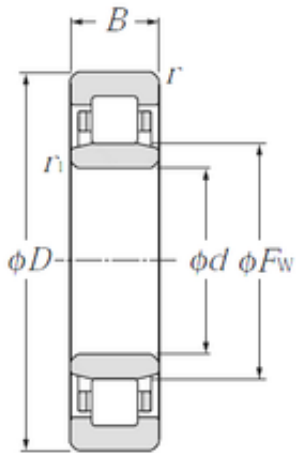

Accessories Production and Processing...

110 mm x 200 mm x 53 mm NTN NU2222E
cylindrical roller bearings

Bearing No. NU2222E

Size	110x200x53 mm
Bore Diameter	110 mm
Outer Diameter	200 mm
Width	53 mm
d	110 mm
Fw	132,5 mm
D	200 mm
B	53 mm
C	53 mm
r min.	2,1 mm
r1 min.	2,1 mm
Weight	7,4 Kg
Basic dynamic load rating (C)	385 kN
Basic static load rating (C0)	515 kN
(Grease) Lubrication Speed	2 800 r/min

NU2222E Bearing 2D drawings and 3D CAD models