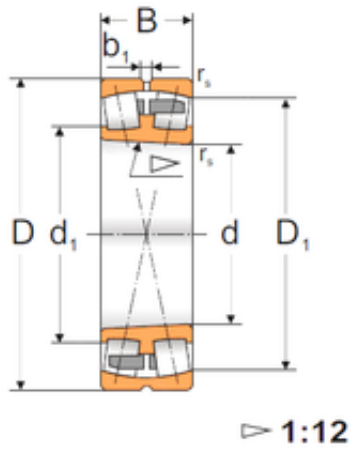

Accessories Production and Processing...

110 mm x 200 mm x 53 mm FBJ 22222K
spherical roller bearings

Bearing No. 22222K

Size	110x200x53 mm
Bore Diameter	110 mm
Outer Diameter	200 mm
Width	53 mm
d	110 mm
D	200 mm
B	53 mm
C	53 mm
Weight	7 Kg
Basic dynamic load rating (C)	316,8 kN
Basic static load rating (C0)	465 kN
(Grease) Lubrication Speed	1500 r/min

22222K Bearing 2D drawings and 3D CAD models